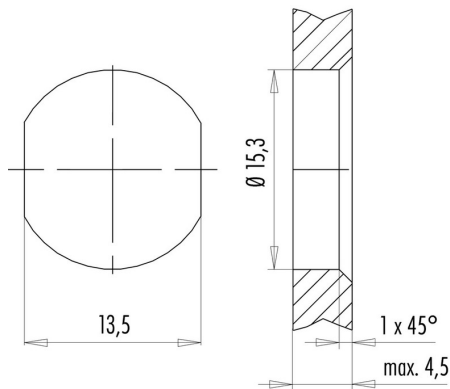

IE-C5DS4UG0010MBSMCS-E

Weidmüller Interface GmbH & Co. KG
 Klingenbergstraße 26
 D-32758 Detmold
 Germany

www.weidmueller.com

Dessins

Schéma

M12		M12
1	yellow	1
2	white	2
3	orange	3
4	blue	4

Dessin coté

Hexagon nut enclosed loosely

Dessin coté

with through hole