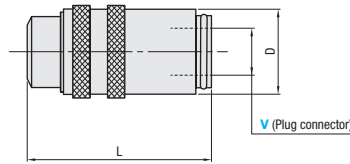

Blank-off coupling

D-F100-CST

M C3604
Usable temperature up to 100 °C

D	L	Part No.	
		Type	V
17	34	D-F100-CST	9
22	40		13
31	58		19

Order

Part No.

D-F100-CST9

Days to Ship

B	L	l1	l2	d1	d2	Part No.	
						Type	No.
27	24	12	10	G1/2	M14×1.5	D-MGA	1
					M16×1.5		2
32	28	16	10	G3/4	M14×1.5		3
					M16×1.5		4
17	26	—	26	G1/4	G1/4		5

Order

Part No.

D-MGA2

Days to Ship

Stock

Price

Order / Quote: