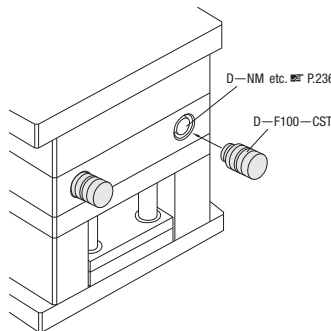

Blank-off coupling

D-F100-CST

M C3604
Usable temperature up to 100 °C

D	L	Part No.	
		Type	V
17	34	D-F100-CST	9
22	40		13
31	58		19

Order

Part No.

D-F100-CST9

Days to Ship

Stock

Price

Order / Quote:

WOS: <https://in.misumi-ec.com/>
TEL:+91-124-468-8800 E-mail:cs@misumi.co.in

Example

Thread Adapter

D-MGA

M C3604

B	L	l1	l2	d1	d2	Part No.	
						Type	No.
27	24	12	10	G1/2	M14×1.5	D-MGA	1
					M16×1.5		2
32	28	16	10	G3/4	M14×1.5		3
					M16×1.5		4
17	26	—	26	G1/4	G1/4		5

Order

Part No.

D-MGA2

Days to Ship

Stock

Price

Order / Quote: