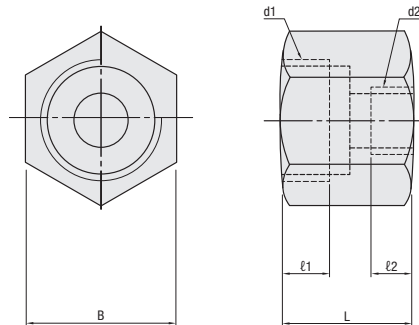

Thread Adapter

D-MGA